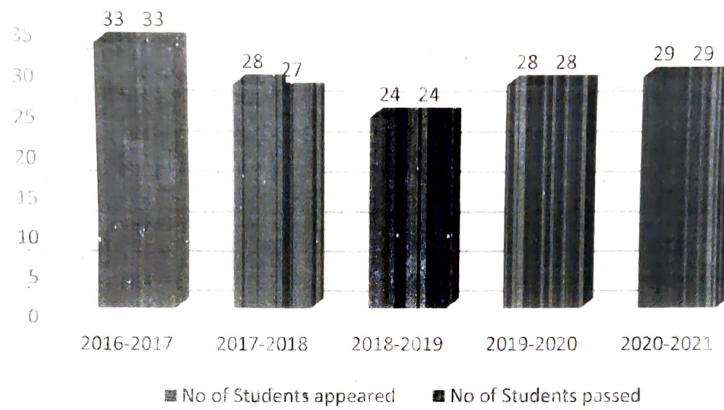

GOVERNMENT DENTAL COLLEGE AND HOSPITAL, AHMEDABAD.

Trend Analysis for the last five years in graphical form

U.G

U.G-TREND ANALYSIS

DEAN
Govt. Dental College & Hospital
Ahmedabad

GOVERNMENT DENTAL COLLEGE AND HOSPITAL, AHMEDABAD.

Trend Analysis for the last five years in graphical form

P.G

P.G-Trend analysis

DEAN
Govt. Dental College & Hospital
Ahmedabad