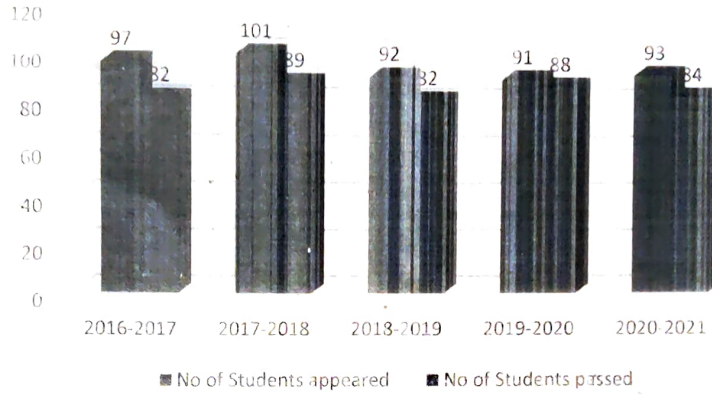

GOVERNMENT DENTAL COLLEGE AND HOSPITAL, AHMEDABAD.

Trend Analysis for the last five years in graphical form

U.G

U.G-TREND ANALYSIS

DEAN
Govt. Dental College & Hospital
Ahmedabad

GOVERNMENT DENTAL COLLEGE AND HOSPITAL, AHMEDABAD.

Trend Analysis for the last five years in graphical form

P.G

P.G-Trend analysis

DEAN
Govt. Dental College & Hospital
Ahmedabad